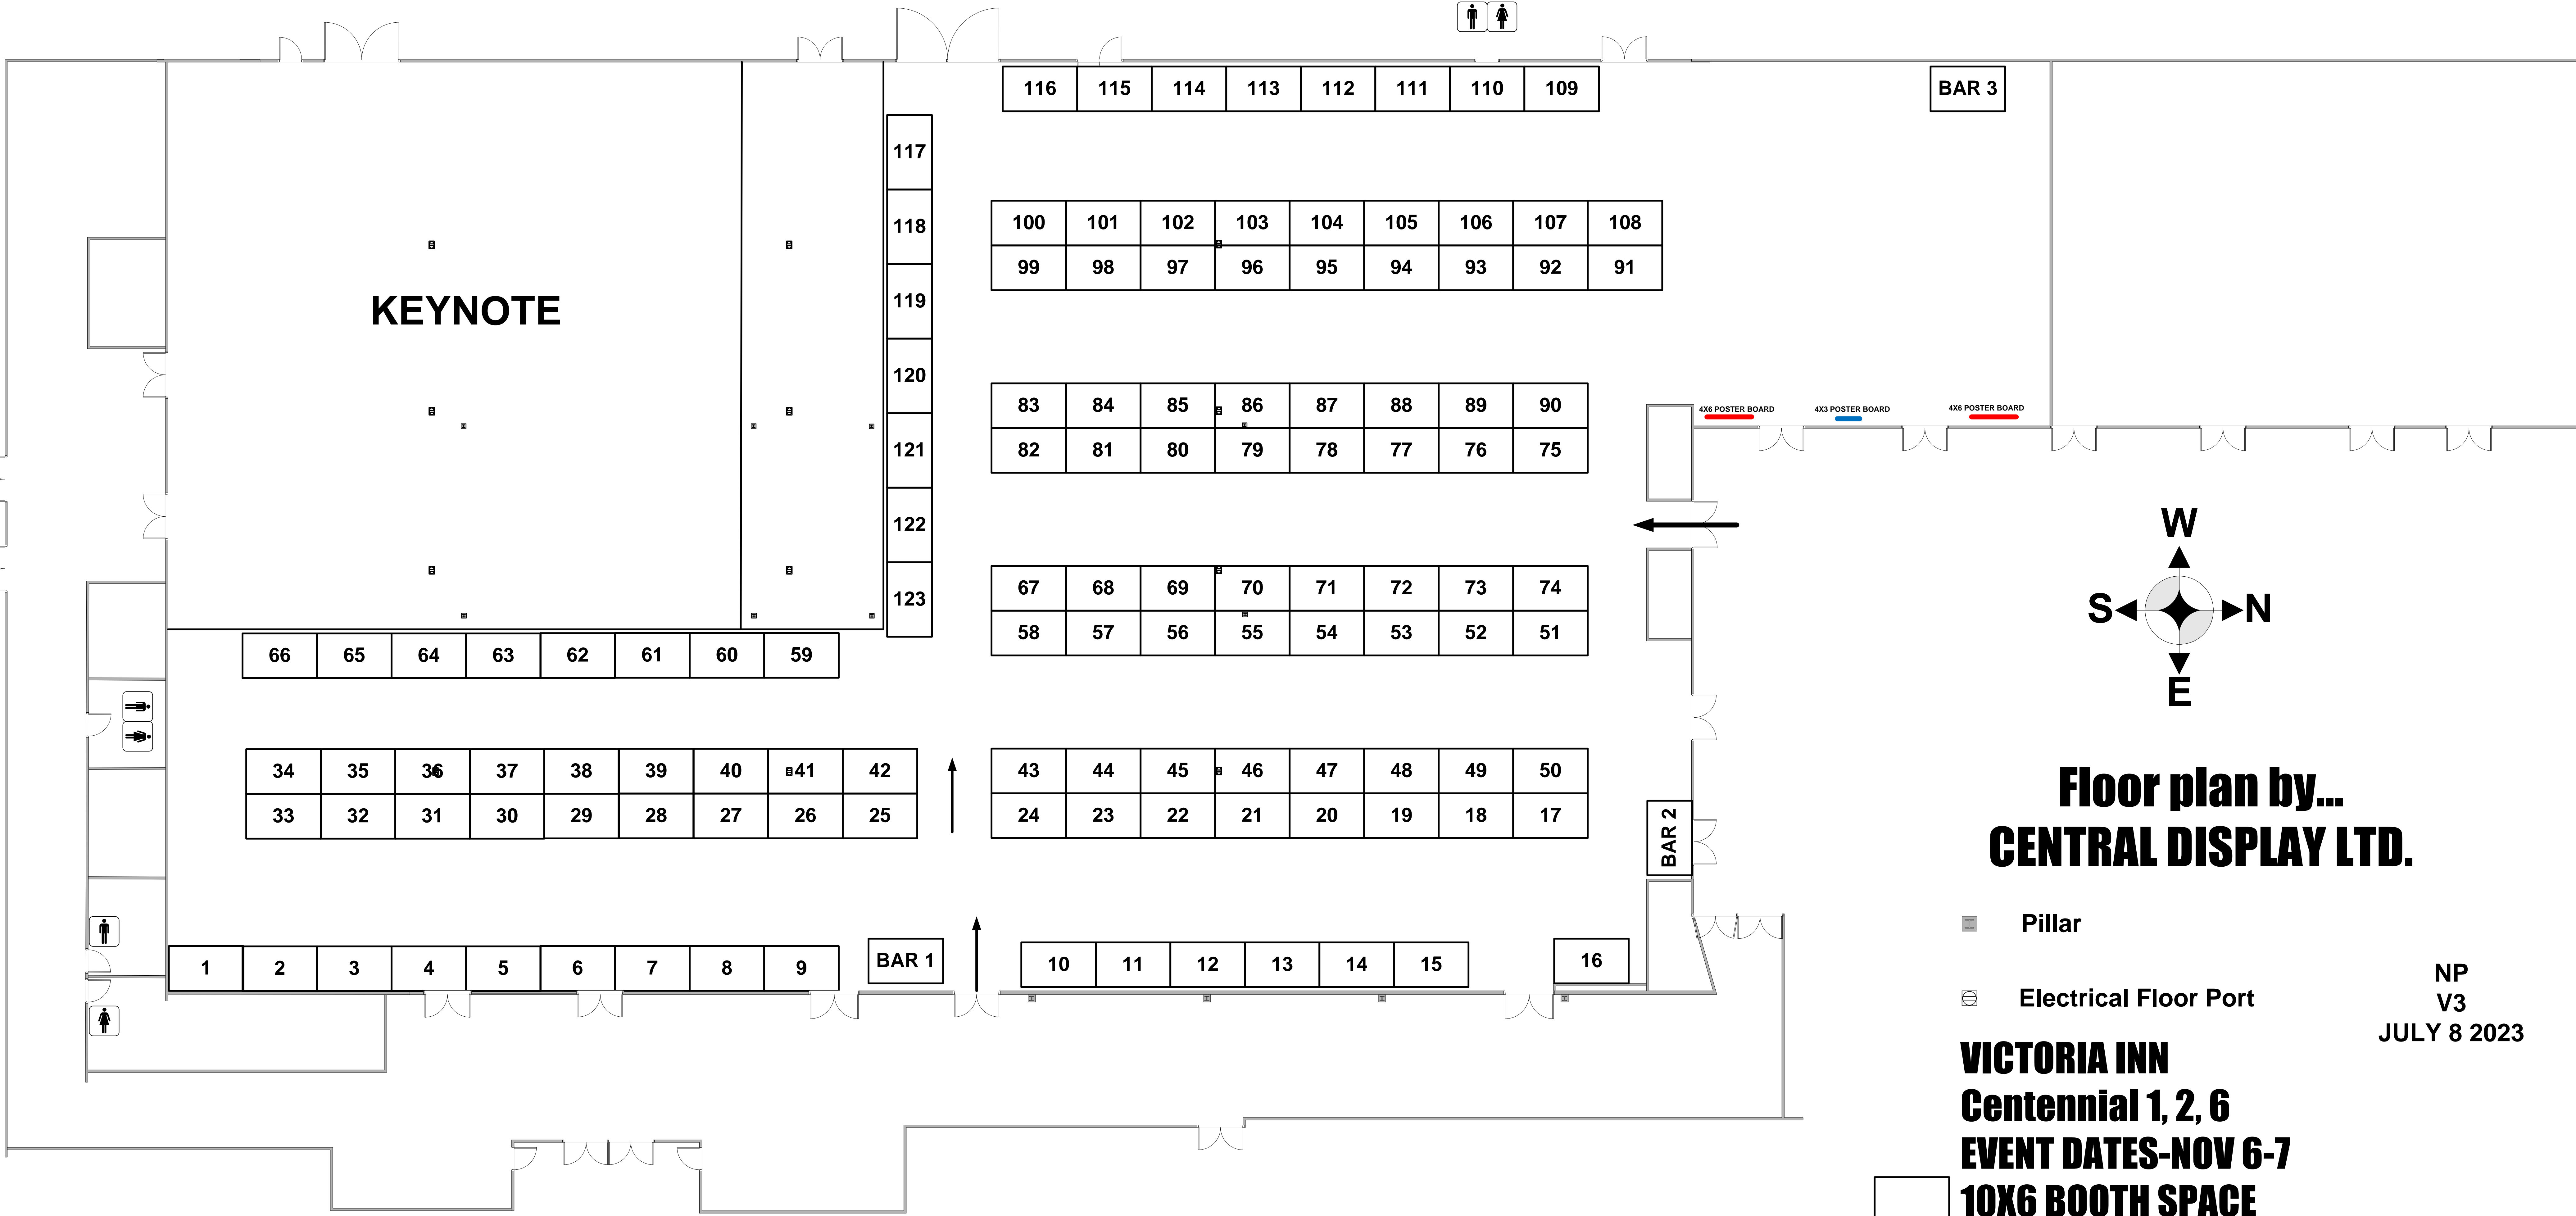

CCMEC 2023

Floor plan by...
CENTRAL DISPLAY LTD.

-  Pillar
-  Electrical Floor Port

VICTORIA INN
Centennial 1, 2, 6
EVENT DATES-NOV 6-7
 **10X6 BOOTH SPACE**

NP
V3
JULY 8 2023